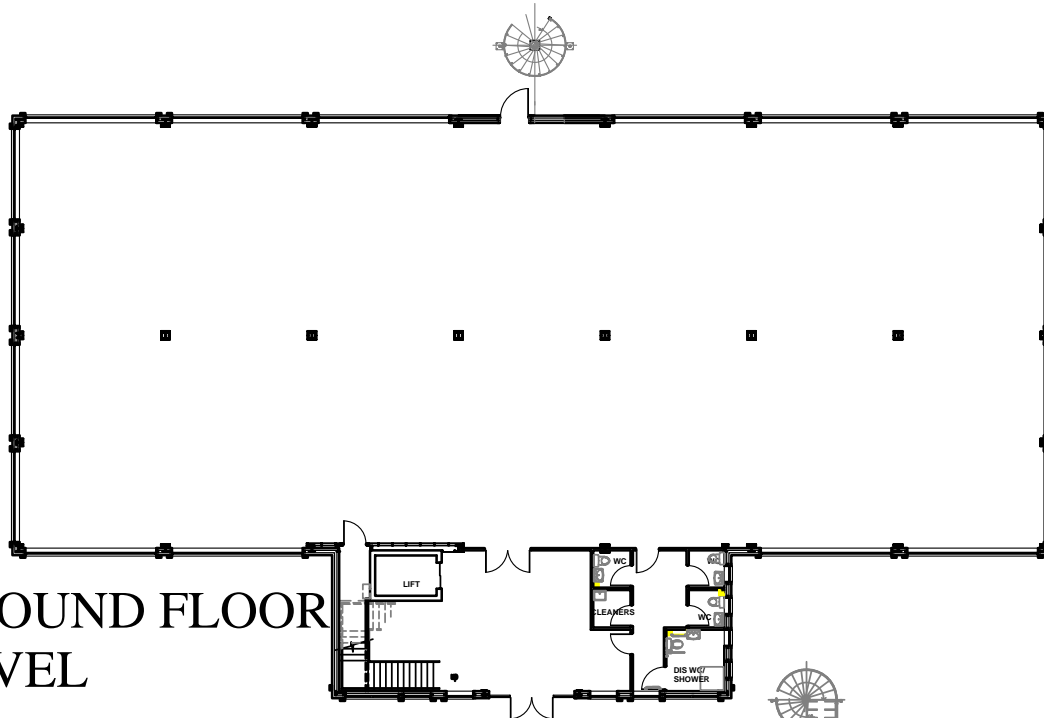

GLADMAN

Gladman House
Alexandria Way
Congleton Business Park
Congleton
Cheshire
CW12 1LB

Tel: 01260 288800

Fax: 01260 288801

www.gladman.co.uk

**GROUND FLOOR
LEVEL**

**FIRST FLOOR
LEVEL**